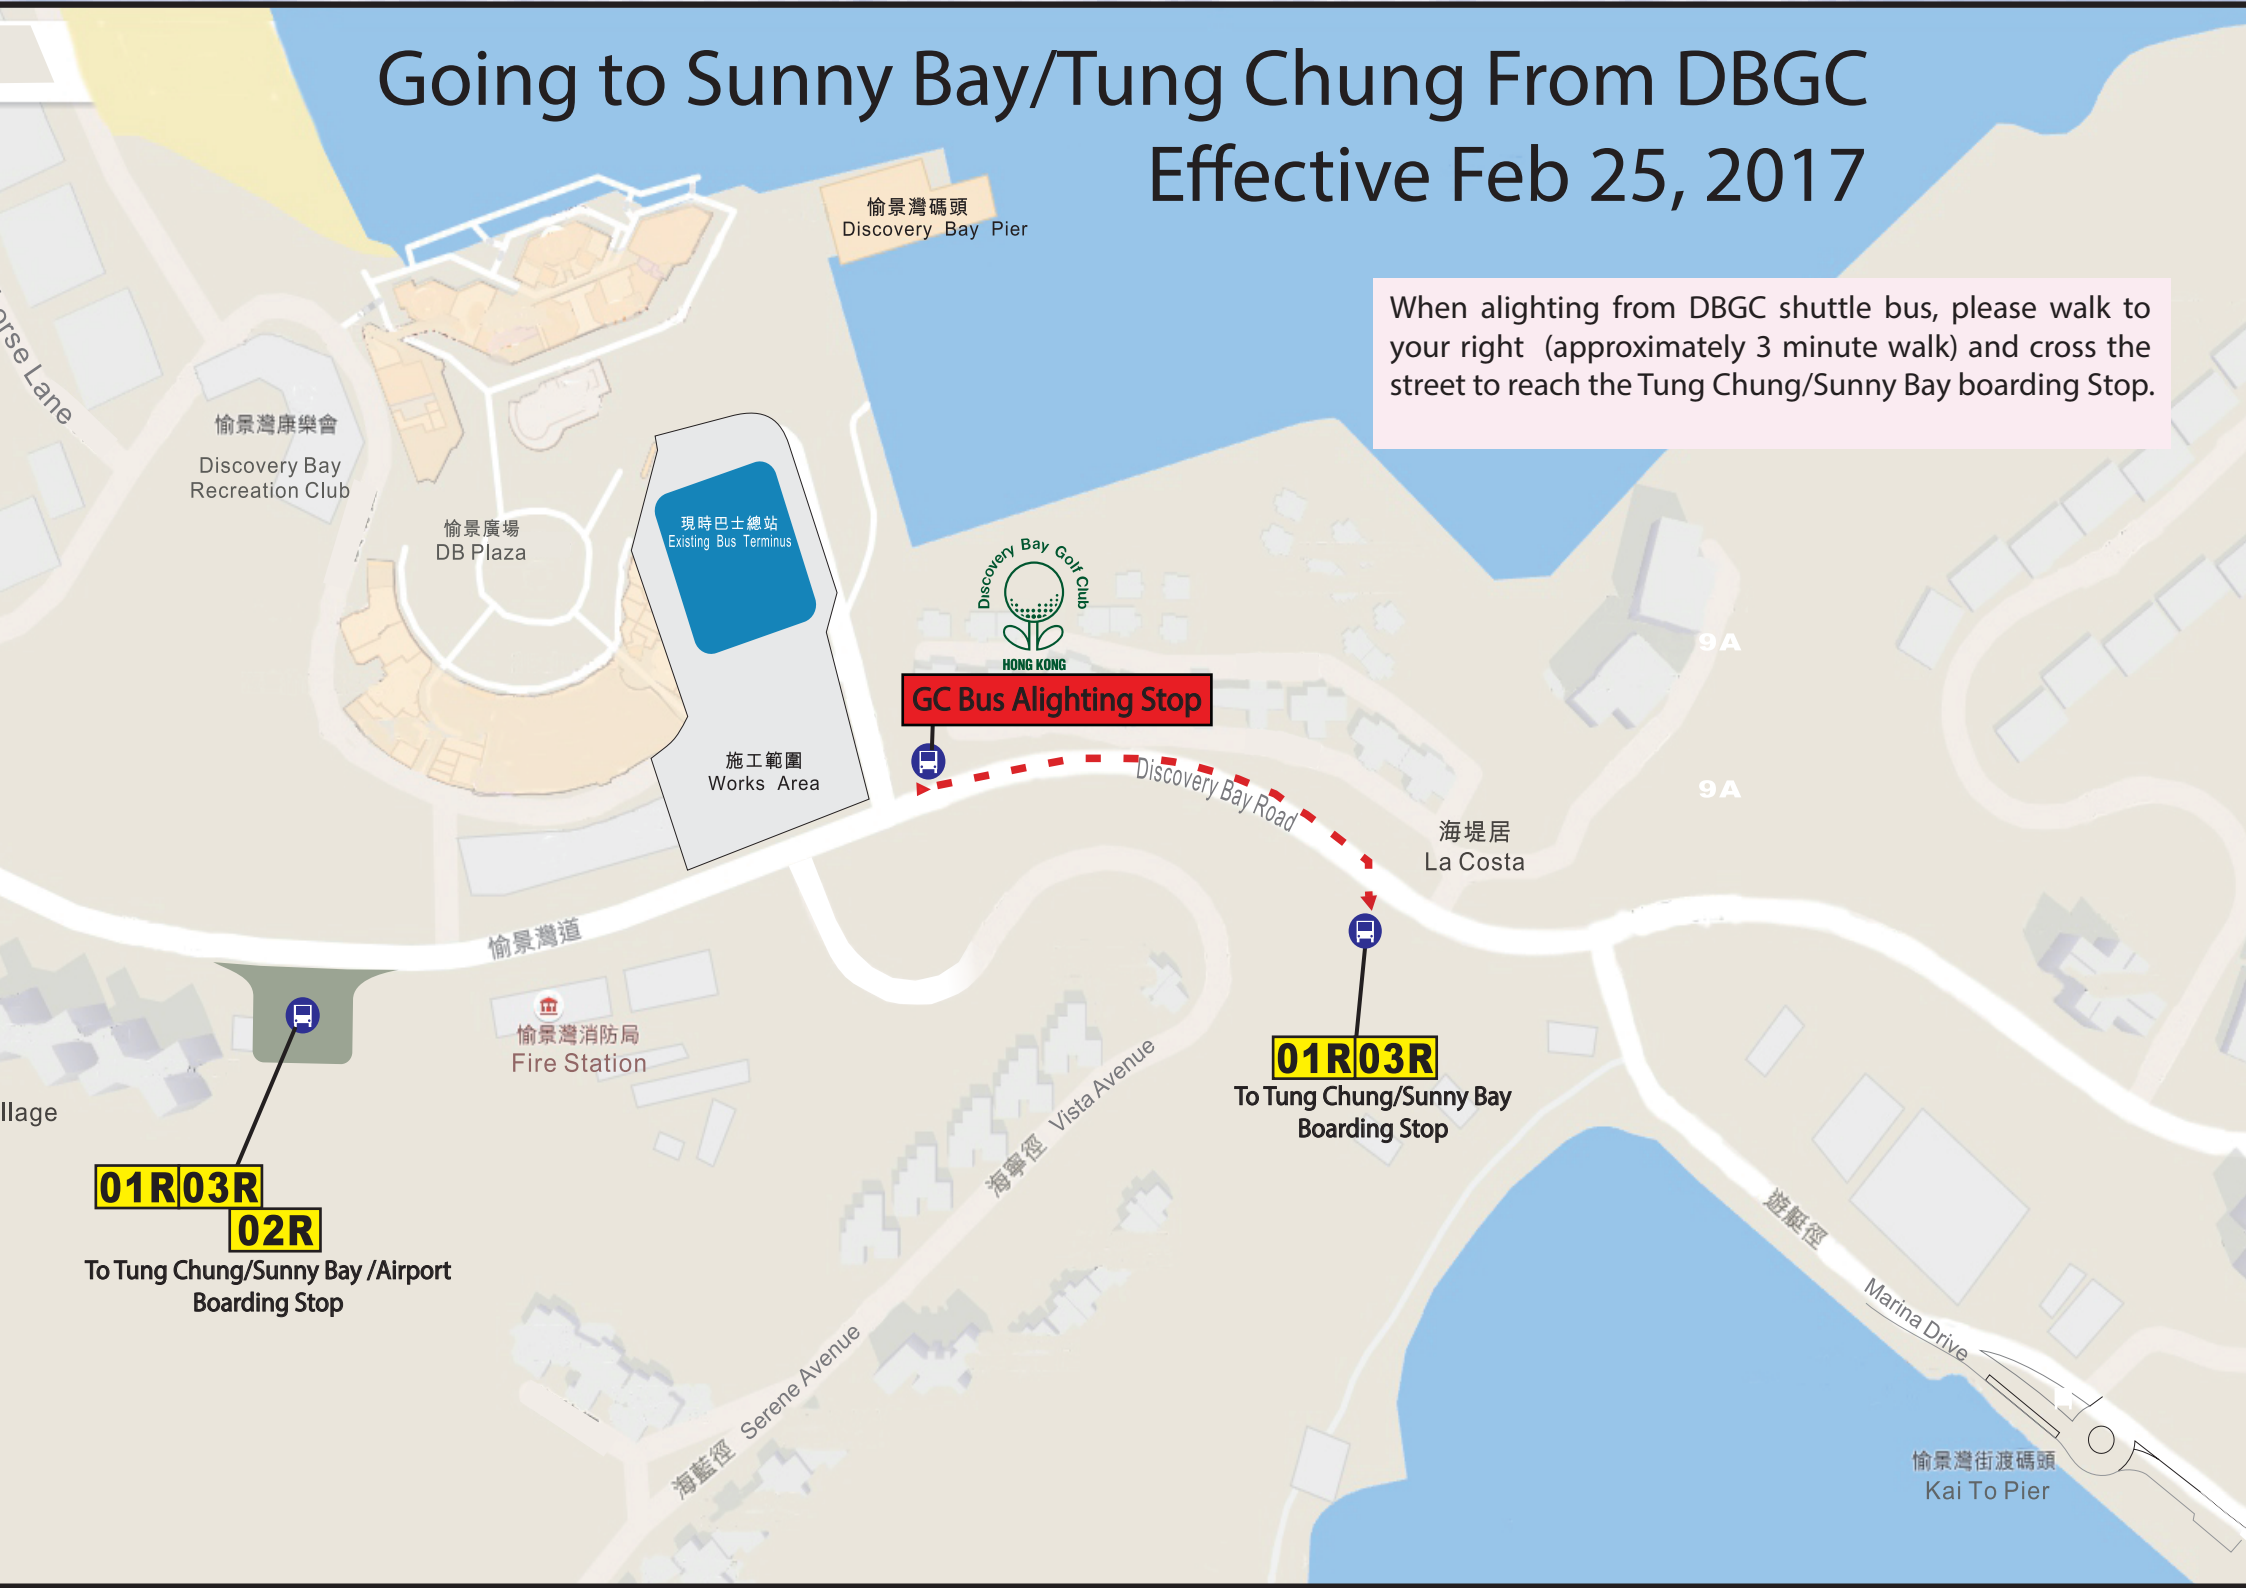

Going to Sunny Bay/Tung Chung From DBGC Effective Feb 25, 2017

When alighting from DBGC shuttle bus, please walk to your right (approximately 3 minute walk) and cross the street to reach the Tung Chung/Sunny Bay boarding Stop.

愉景灣碼頭
Discovery Bay Pier

愉景灣康樂會
Discovery Bay
Recreation Club

愉景廣場
DB Plaza

現時巴士總站
Existing Bus Terminus

施工範圍
Works Area

GC Bus Alighting Stop

Discovery Bay Road

海堤居
La Costa

海藍徑
Serene Avenue

遊艇徑

Marina Drive

愉景灣街渡碼頭
Kai To Pier

Golf Club

DB Pier

Shuttle Bus Schedule

*Revised schedule

Departure Schedule from Bijou Hamlet
5 minutes before above mentioned schedule.

DB01R

愉景灣遊艇徑 DISCOVERY BAY MARINA DRIVE

\$10.00

海堤居22號(對面)
No. 22, La Costa (Opposite)

愉景灣臨時巴士總站
DB Temp Bus Terminus

海燕徑15號(對面)
No. 15, Seabird Lane (Opposite)